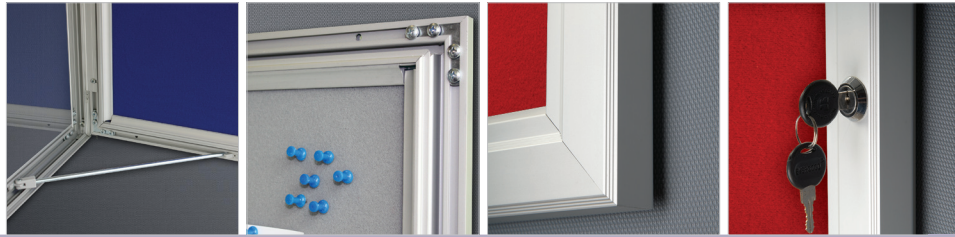

Felt Showboard

Suitable for outdoor use. It has a felt backing that welcomes both Velcro and pins. Each unit includes a free set of pins. Single key 4x(8.5"x11"), double key 6x(8.5"x11"), 9x(8.5"x11") and 12x(8.5"x11") sizes are available and can be used both in portrait & landscape positions. The cover can be opened to 90 degrees. Each unit includes mounting screw and plugs for easy wall mounting and a free set of pins. The profile width is 1.77" and the depth of the case 1.42".

Each product includes 1 key set of single variation.

Each unit includes a free of pins. 2 stays at each end help to keep the cover door open.

Please discard the protective film on the unit before use

Size of boards for all Showboard models:

GREEN Felt No Longer Available

Blue

Gray

Green

Red

MATERIAL : Silver anodised aluminium							WEIGHT	PACKING SIZE		
RED	BLUE	GRAY	GREEN	EXTERNAL (x-y)	COPY	PAPER AREA	CAPACITY	KEY	WITH PACKING	*W X H X D
USBN1104A4	USBN1204A4	USBN1404A4		23.03" X 29.72"	19.49" X 26.18"	19.02" X 25.71"	4 X (8.5" X 11")	1	18.629 lbs	24.41" X 30.71" X 2.36"
USBN1106A4	USBN1206A4	USBN1406A4		23.03" X 42.32"	19.49" X 38.78"	19.02" X 38.31"	6 X (8.5" X 11")	2	22.928 lbs	24.41" X 43.31" X 2.36"
USBN1109A4	USBN1209A4	USBN1409A4		32.09" X 42.32"	28.54" X 38.78"	28.07" X 38.31"	9 X (8.5" X 11")	2	31.085 lbs	33.46" X 43.31" X 2.36"
USBN1112A4	USBN1212A4	USBN1412A4		41.14" X 42.32"	37.60" X 38.78"	37.13" X 38.31"	12 X (8.5" X 11")	2	39.683 lbs	42.52" X 43.31" X 2.36"