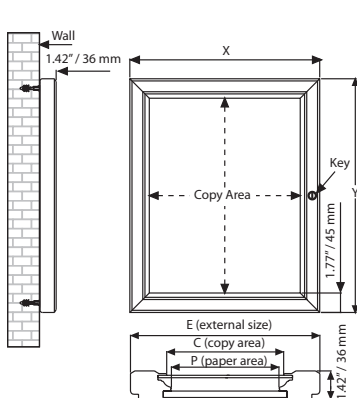

Felt Showboard

Suitable for outdoor use. It has a felt backing that welcomes both Velcro and pins. Each unit includes a free set of pins. Single key 4x(8.5"x11"), double key 6x(8.5"x11"), 9x(8.5"x11") and 12x(8.5"x11") sizes are available and can be used both in portrait & landscape positions. The cover can be opened to 90 degrees. Each unit includes mounting screw and plugs for easy wall mounting and a free set of pins. The profile width is 1.77" and the depth of the case 1.42".

4x(8.5"x11")		6x(8.5"x11")		9x(8.5"x11")		12x(8.5"x11")	
(8.5"x11")	(8.5"x11")	(8.5"x11")	(8.5"x11")	(8.5"x11")	(8.5"x11")	(8.5"x11")	(8.5"x11")
(8.5"x11")	(8.5"x11")	(8.5"x11")	(8.5"x11")	(8.5"x11")	(8.5"x11")	(8.5"x11")	(8.5"x11")
(8.5"x11")	(8.5"x11")	(8.5"x11")	(8.5"x11")	(8.5"x11")	(8.5"x11")	(8.5"x11")	(8.5"x11")
(8.5"x11")	(8.5"x11")	(8.5"x11")	(8.5"x11")	(8.5"x11")	(8.5"x11")	(8.5"x11")	(8.5"x11")

GREEN Felt No Longer Available

Blue

Gray

Green

Red

MATERIAL : Silver anodised aluminium							WEIGHT	PACKING SIZE		
RED	BLUE	GRAY	GREEN	EXTERNAL (x-y)	COPY	PAPER AREA	CAPACITY	KEY	WITH PACKING	*W X H X D
USBN1104A4	USBN1204A4	USBN1404A4		23.03" X 29.72"	19.49" X 26.18"	19.02" X 25.71"	4 X (8.5" X 11")	1	18.629 lbs	24.41" X 30.71" X 2.36"
USBN1106A4	USBN1206A4	USBN1406A4		23.03" X 42.32"	19.49" X 38.78"	19.02" X 38.31"	6 X (8.5" X 11")	2	22.928 lbs	24.41" X 43.31" X 2.36"
USBN1109A4	USBN1209A4	USBN1409A4		32.09" X 42.32"	28.54" X 38.78"	28.07" X 38.31"	9 X (8.5" X 11")	2	31.085 lbs	33.46" X 43.31" X 2.36"
USBN1112A4	USBN1212A4	USBN1412A4		41.14" X 42.32"	37.60" X 38.78"	37.13" X 38.31"	12 X (8.5" X 11")	2	39.683 lbs	42.52" X 43.31" X 2.36"

*W:Width H: Height D: Depth